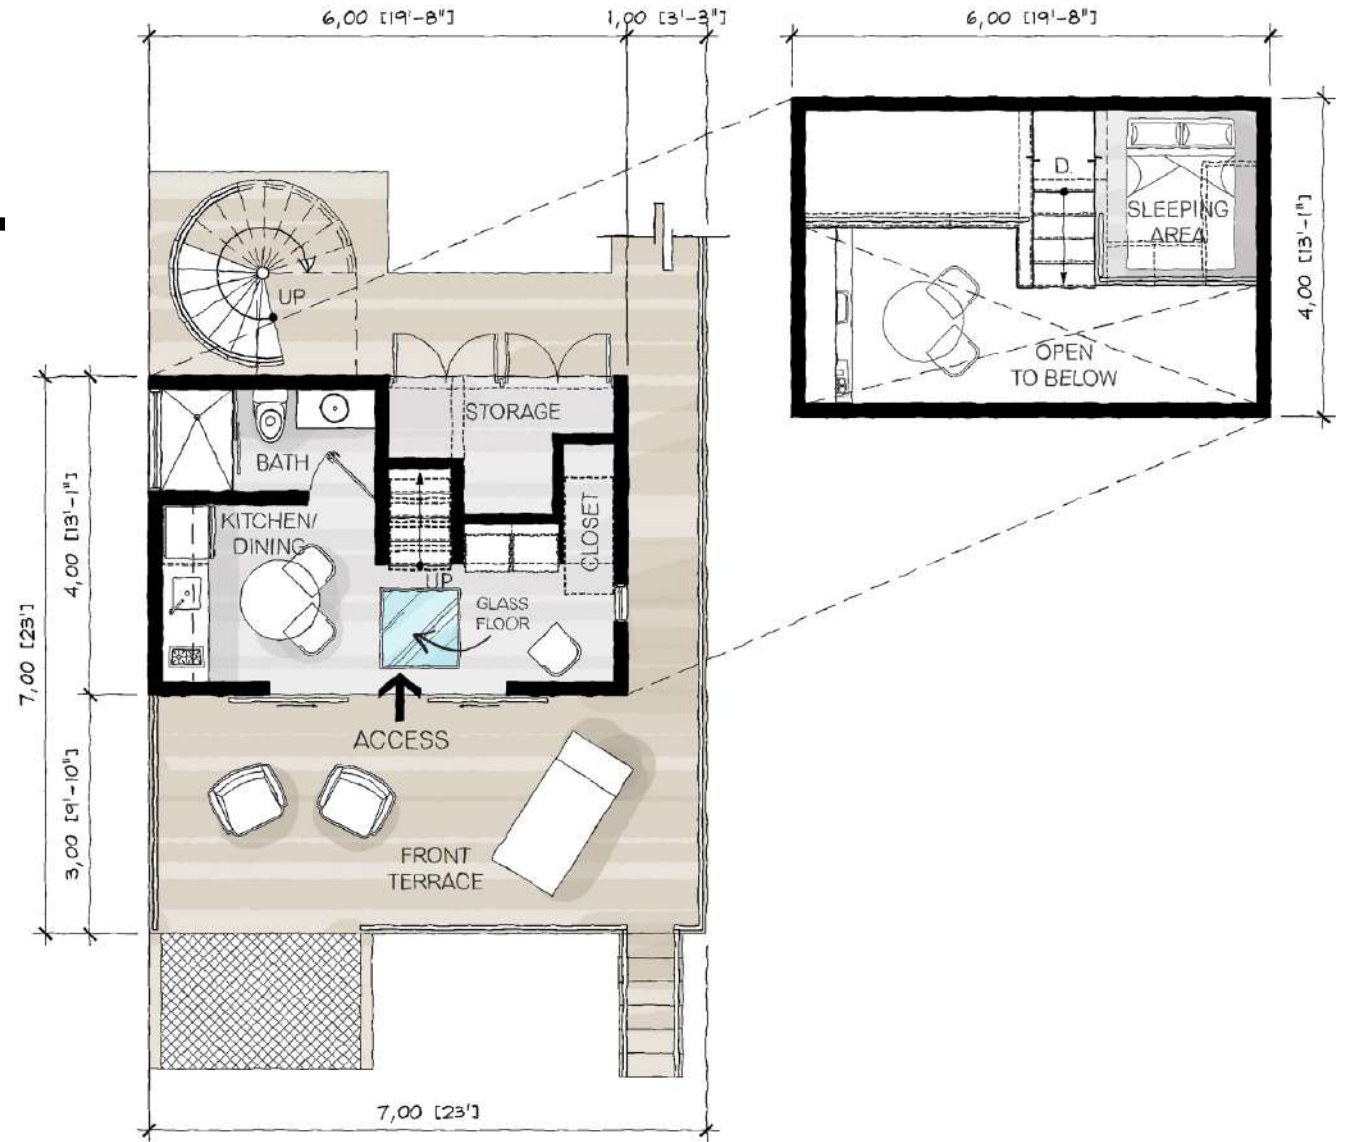

STARFISH

- Loft Model w/ kitchenette
- 385 ft² + outdoor space
- \$169,900 + closing & furniture (cash & 50% financing)
- \$189,900 + closing & furniture (80% financing)
- Furniture Package: \$8,500 (+\$1,750 US for stackable W/D if desired)
- Ton of storage space (W/D hook-up there)