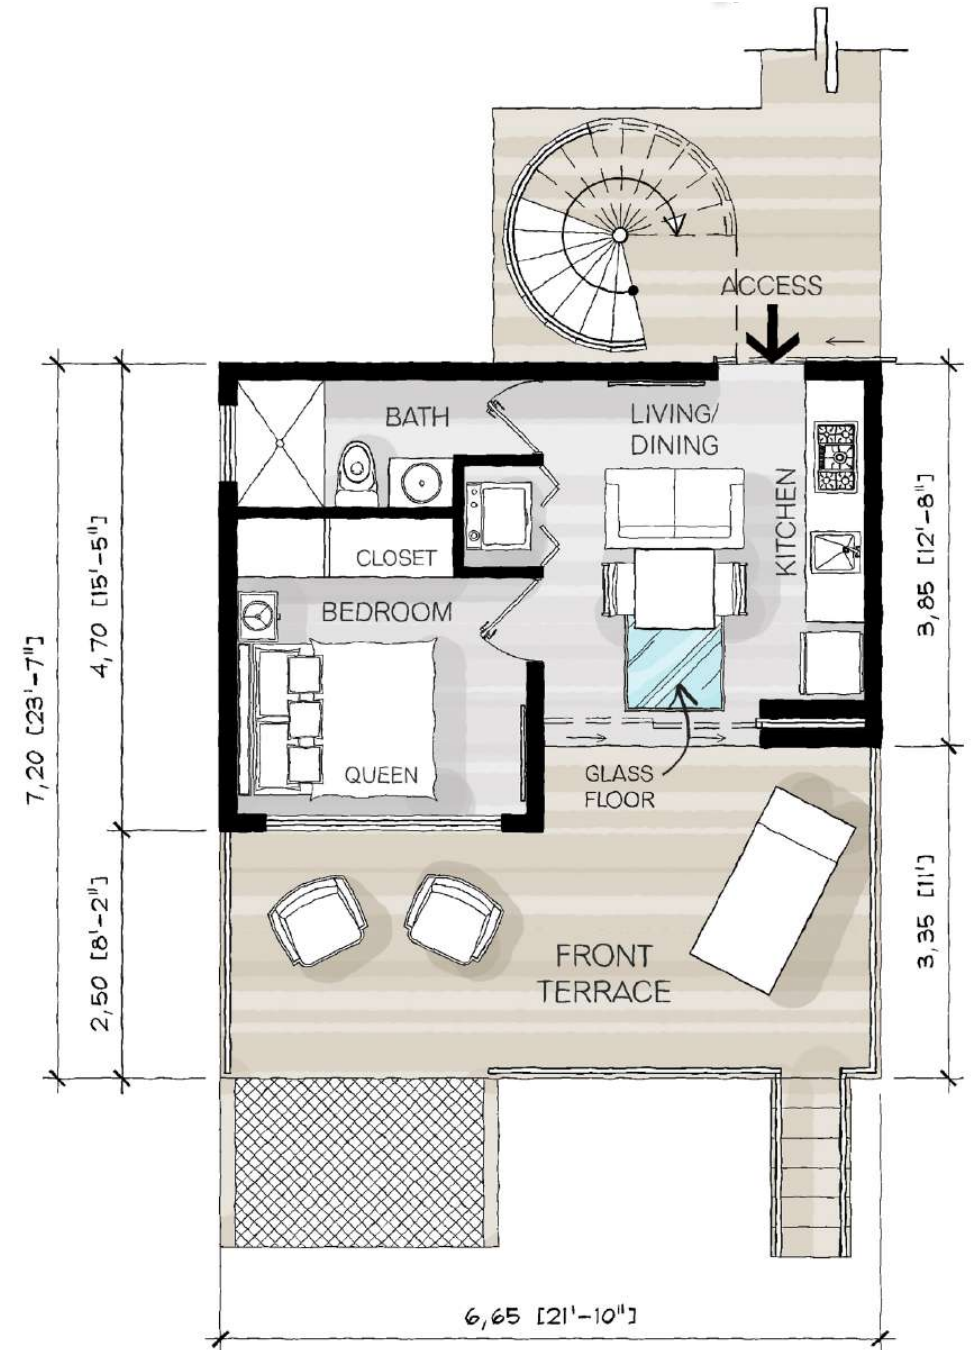

SEA TURTLE

- 1BR Model w/ full kitchen
- 305.5 ft² + outdoor space
- \$169,900 + closing & furniture (cash & 50% financing)
- \$189,900 + closing & furniture (80% financing)
- Furniture Package: \$7,500 (+\$1,750 US for stackable W/D if desired)