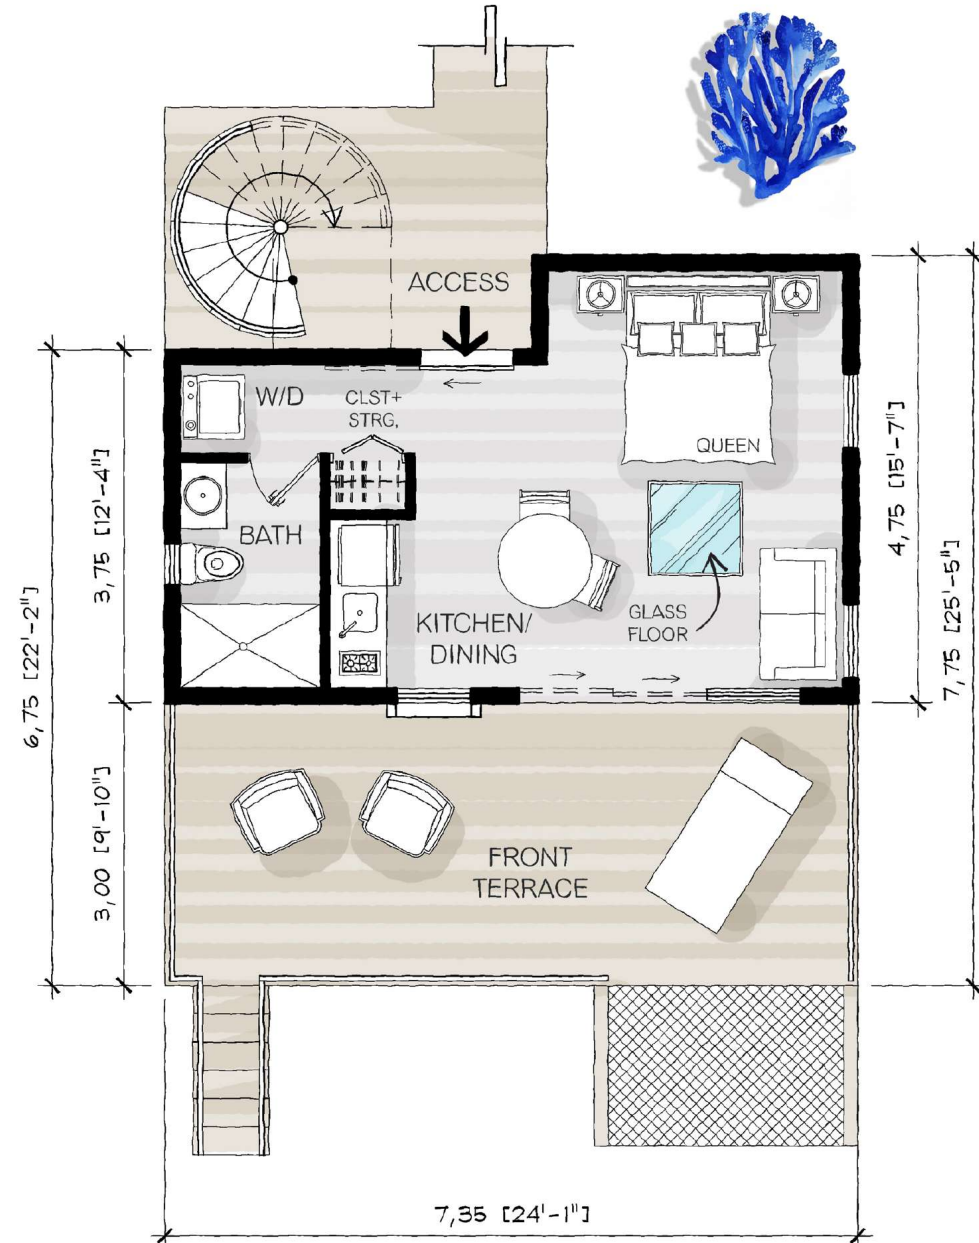

# BLUE CORAL

BLUE CORAL

- Studio Model w/ Kitchenette
- 333.5 ft<sup>2</sup> + outdoor space
- \$169,900 + closing & furniture (cash & 50% financing)
- \$189,900 + closing & furniture (80% financing)
- Furniture Package: \$7,500 (+\$1,750 US for stackable W/D if desired)
- Owner lockout closet & W/D space